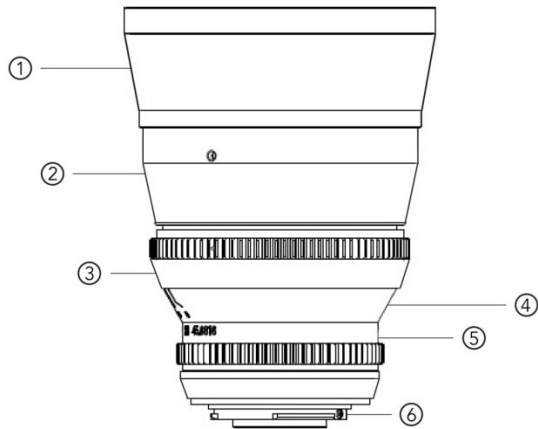

FZEROS 25mm T0.95 Lens

部品詳細說明 Description of Parts

- | | |
|----------|----------------------------|
| ①遮光罩 | ①Lens Hood |
| ②光罩座 | ②Front Portion |
| ③調焦環 | ③Focusing Ring |
| ④焦距/光圈指標 | ④Distance / Aperture Index |
| ⑤光圈環 | ⑤Aperture Ring |
| ⑥卡口指標 | ⑥Mount Index |

視角: 47.3°

光圈葉片數量: 11

最近對焦距離: 0.59ft / 17 cm

微距放大倍率: 1 : 3.9

濾鏡環尺寸: 46mm

鏡頭尺寸: 90mm Dia. x 120mm H

附遮光罩 FH-M77A

重量: 640g

●Specifications

Model: FZeros 25mm T0.95 Master Prime

Mount: M 4/3

Focal Length: 25mm

Maximum Aperture: T / 0.95

Minimum Aperture: T / 16

Lens Construction: 9 Groups 11 Elements , incl. 6ED glasses

Angel of View: 47.3°

Aperture Blades: 11

Minimum Focus: 0.59ft / 17cm

Macro Ratio: 1 : 3.9

Filter Size: 46mm

Size: 90mm Dia. x 120mm H

Hood FH-M77A Provided

Weight: 640g

MTF 圖 MTF Graphs